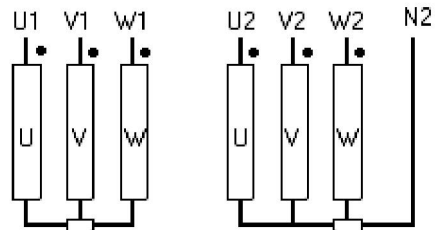

N2  
W2/400  
V2/400  
U2/400  
W1/400  
V1/400  
U1/400

YYNO

Characteristics								
IP	Vector group	I <sub>max</sub> Pri.	Pri. connection	I <sub>max</sub> Sec.	Sec. connection	Earth	Eye bolt	Cable gland
IP 54	YYNO	45,5A	DIN46234 Terminal 25.0-35.0mm Ø8 AWG 2	45,5A	DIN46234 Terminal 25.0-35.0mm Ø8 AWG 2	Earth bolt M8	4xØ30	2xPG36 in lateral side 22Ø-32Ø
Drawn by: MSQ/28-02-18		Modified by: /		Approved by: MMB/ 28-02-18		Review date:		Replaces:
						Material: n.a.		Valid: Yes
						Description: TTZ31.5 400V/400V YYNO IP54		Units: mm
Reference: PN.NOR.0087-V1				Distributed to:		Technical D.		Customers
						Commercial D.		Page 1 / 1