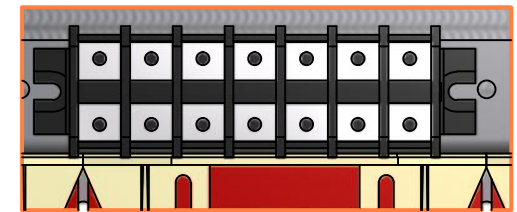

N2  
W2/400  
V2/400  
U2/400  
W1/400  
V1/400  
U1/400

YYNO

Characteristics								
IP	Vector group	I <sub>max</sub> Pri.	Pri. connection	I <sub>max</sub> Sec.	Sec. connection	Earth	Eye bolt	Cable gland
IP 54	YYNO	45,5A	DIN46234 Terminal 25.0-35.0mm Ø8 AWG 2	45,5A	DIN46234 Terminal 25.0-35.0mm Ø8 AWG 2	Earth bolt M8	4xØ30	2xPG36 in lateral side 22Ø-32Ø
Drawn by: MSQ/28-02-18		Modified by: /		Approved by: MMB/ 28-02-18		Review date:		Replaces:
						Material: n.a.		Valid: Yes
						Description: TTZ31.5 400V/400V YYNO IP54		Units: mm
Reference: PN.NOR.0087-V1				Distributed to:		Technical D.		Customers
						Commercial D.		Page 1 / 1